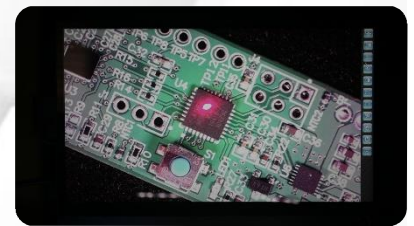

Our newest Digital Rework Microscope with operator wellness in mind. One size does not fit all when it comes to comfort. The digital scope features true flexibility like no other.

- 16" working distance
- 12.5-inch 1080P touch screen display
- Presets of true zoom mean no guessing of magnification levels.
- Reticle overlay assisting with measurement with one-time calibration, stable throughout magnification range.
- File Name entry for saving snapshots with touchscreen keyboard or optional USB mouse keyboard or serial barcode scanner.

Reticle

Laser pointer

Model:	DM-S8
Camera	8 Megapixel
Display	12.5 inch 1080P Touch screen
Preset Magnification	7x, 10x, 12x, 15x
Working Distance	16 inch fixed throughout magnification range
Image Capture	Save to USB memory stick or WIFI / Ethernet to company server
Software	Image annotator
Guide	Laser pointer
	Reticle overlay for measurement
Lighting	5000K LED
Stand	Standard: IM-A32 Articulating Arm C-Clamp