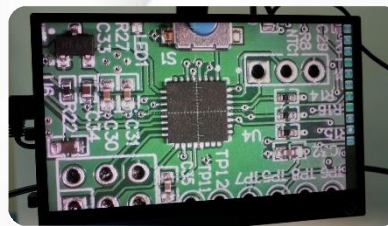

Our newest Digital Rework Microscope with operator wellness in mind. One size does not fit all when it comes to comfort. The digital scope features true flexibility like no other.

- 16" working distance
- 12.5-inch 1080P touch screen display
- Presets of true zoom mean no guessing of magnification levels.
- Reticle overlay assisting with measurement with one-time calibration, stable throughout magnification range.
- File Name entry for saving snapshots with touchscreen keyboard or optional USB mouse keyboard or serial barcode scanner.

Reticle

Laser pointer

Model:	DM-S8
Camera	8 Megapixel
Display	12.5 inch 1080P Touch screen
Preset Magnification	7x, 10x, 12x, 15x
Working Distance	16 inch fixed throughout magnification range
Image Capture	Save to USB memory stick or WIFI / Ethernet to company server
Software	Image annotator
Guide	Laser pointer
	Reticle overlay for measurement
Lighting	5000K LED
Stand	Standard: IM-A32 Articulating Arm C-Clamp